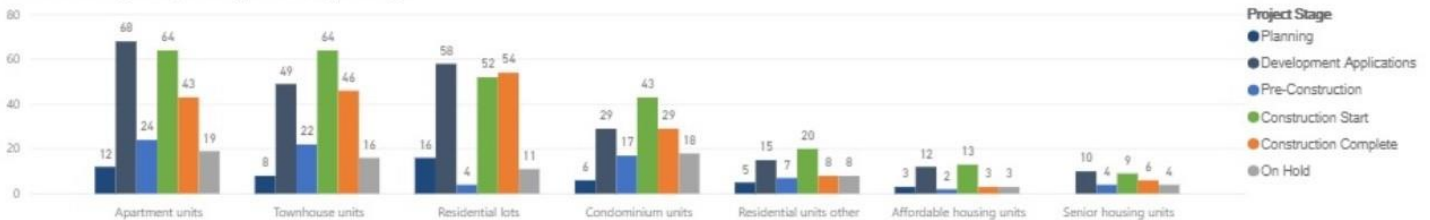

Issued Building Permits for Vancouver Island **1**

Residential Development for Vancouver Island

**2** Date / Date Range: 1/1/2017 - 9/30/2018

Unit Type: All

Project Stage: All

Regional District: All

City: All

Number of units by City Name and Unit Type

Number of Projects by Unit Type and Project Stage

- 1** Click here to access Issued Building Permits for Vancouver Island
- 2** Narrow the information by date, unit type, project stage, regional district, and/or city
- 3** Hover your mouse over any colour to see details for that category. Click on any colour to see that category's location(s) on the map to the left.