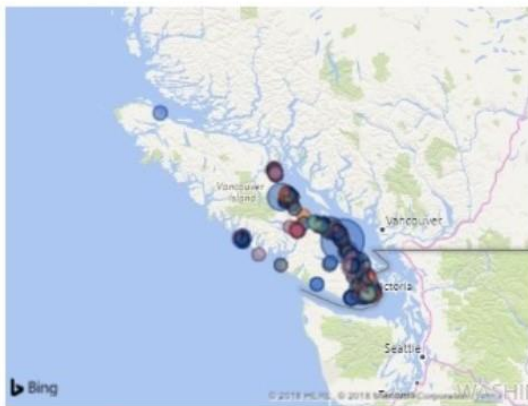

Number of Projects by Unit Type and Project Stage

Issued Building Permits for Vancouver Island **1**

Residential Development for Vancouver Island

2 Date / Date Range: 1/1/2017 - 9/30/2018

Unit Type: All

Project Stage: All

Regional District: All

City: All

Number of units by City Name and Unit Type