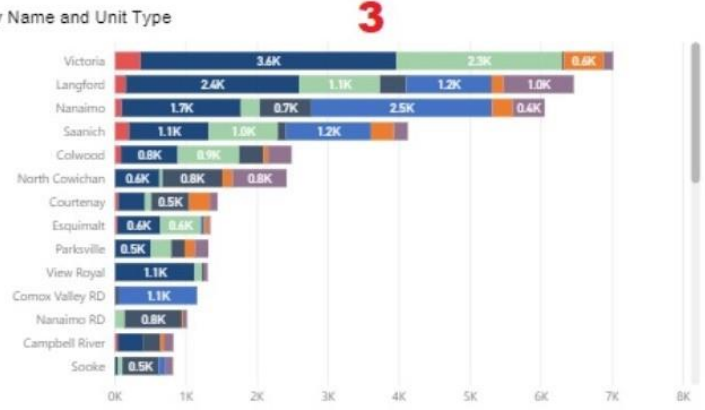

Number of units by City Name and Unit Type