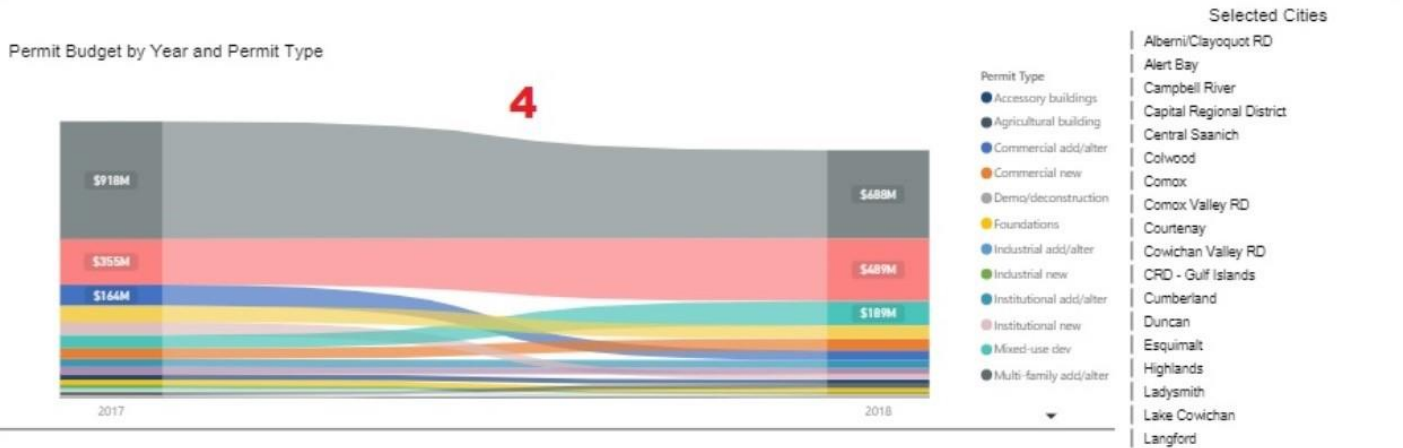

Issued Building Permits for Vancouver Island

**1** Residential Development for Vancouver Island

**2** Change Page **3** Date / Date Range Permit Type Regional District City

Permit Quantity 1/1/2017 9/30/2018 All All All

- 1** Click here to access Residential Development for Vancouver Island
- 2** Switch between Permit Quantity and Permit Budgets
- 3** Narrow the information by date, permit type, regional district, and/or city
- 4** Hover your mouse over any colour to see details for that category